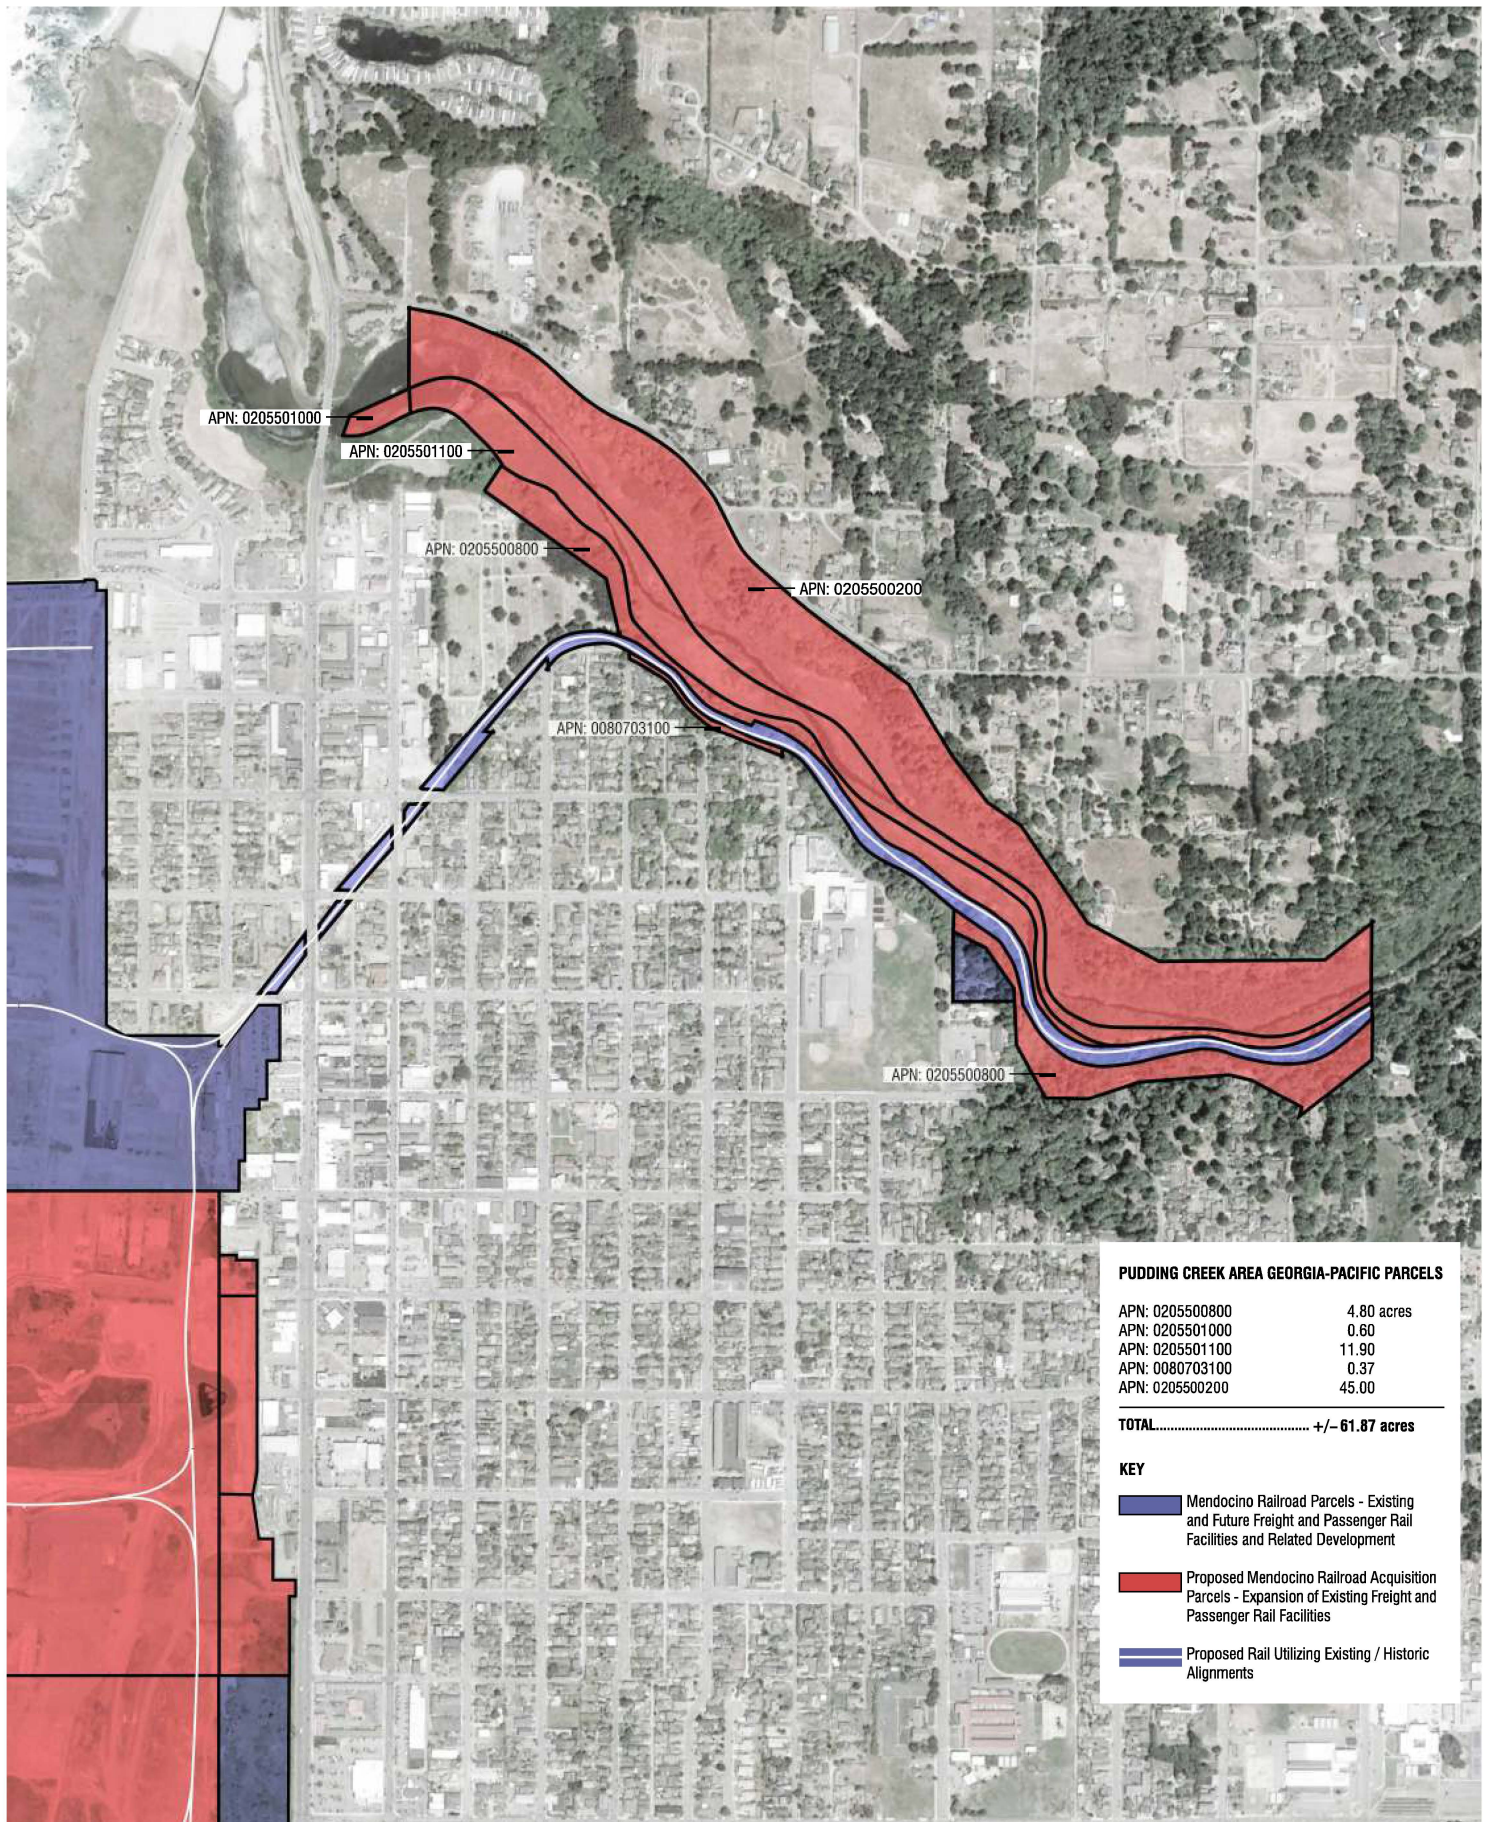

# Pudding Creek Area

GEORGIA-PACIFIC PARCEL MAP

**PUDDING CREEK AREA GEORGIA-PACIFIC PARCELS**

APN: 0205500800	4.80 acres
APN: 0205501000	0.60
APN: 0205501100	11.90
APN: 0080703100	0.37
APN: 0205500200	45.00

**TOTAL**..... +/- **61.87 acres**

**KEY**

- Mendocino Railroad Parcels - Existing and Future Freight and Passenger Rail Facilities and Related Development
- Proposed Mendocino Railroad Acquisition Parcels - Expansion of Existing Freight and Passenger Rail Facilities
- Proposed Rail Utilizing Existing / Historic Alignments